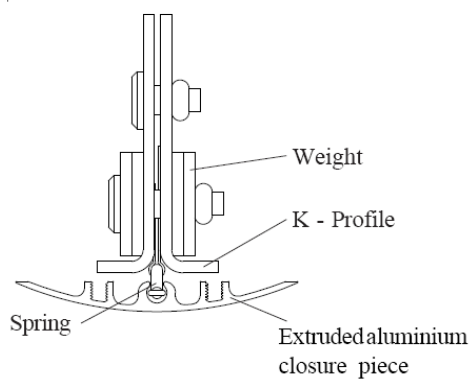

The module is available in 1000,1500,2000,2500 and 3000mm lengths.

Maximum depths:

D120 cloth with horizontal stitching = 6m

D120 cloth with roller side guides and horizontal stitching = 4.5m

D120 cloth with side guides with rods plus vertical stitching = 4.5m

Headbox type: „DH“
Cloth always rolling down in the middle

Headbox type: „DV“
Cloth always rolling down on inner side

Headbox type: „DV“
Cloth always rolling down on the outside

Note:
At the order stage concrete information and drawings are required.

- T csatlakozás

T-Piece T-90 Headbox type: „DH“

T-Piece T-90 Headbox type: „DV“

Alsó profiléc típusai:

Weighted K - Profile

I - Profile

Weight profile "I"

Weight profile "K"

"I" profil - egyszerűbb kivitel, ipari környezetbe

"K" profil - elegáns kivitel, áruházi környezetbe

COLT Hungária Kft.

Budapest, 2009.07.13.