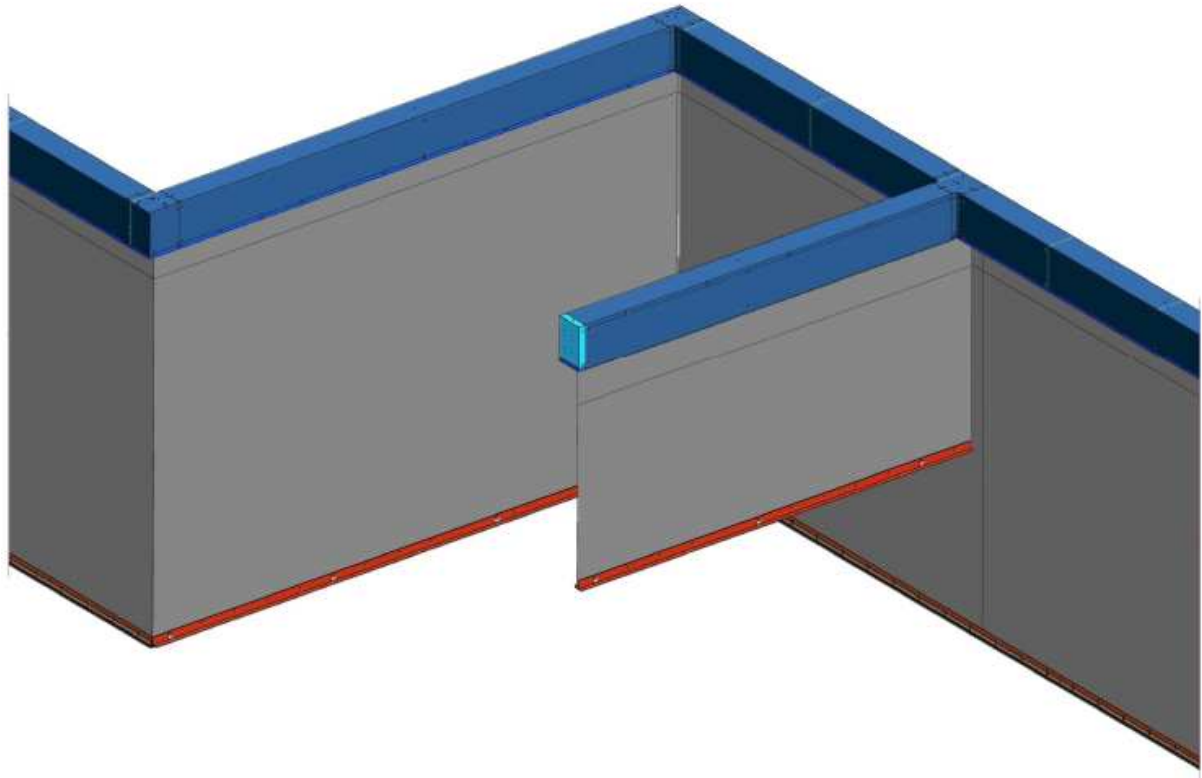

The module is available in 1000,1500,2000,2500 and 3000mm lengths.

Maximum depths:

D120 cloth with horizontal stitching = 6m

D120 cloth with roller side guides and horizontal stitching = 4.5m

D120 cloth with side guides with rods plus vertical stitching = 4.5m

L = Large Headboxes

Dimensions:

Type	W [mm]	H [mm]
SI	180	185
DH	300	185
DV	180	300

Module lengths:

The module is available in 1000,1500,2000,2500 and 3000mm lengths.

Maximum depths:

D120 cloth with horizontal stitching = 8m

Átfedés a füsttömítettség érdekében

Kombinálási lehetőségek:

Csatlakozó pontok típusai:

- **Sarok csatlakozás**

The following are the different variations that are available:

Headbox type: „SI“
Cloth always rolling down on inner side