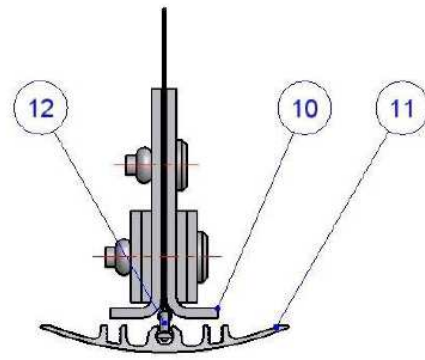

L = Large Headboxes

Dimensions:

Type	W [mm]	H [mm]
SI	180	185
DH	300	185
DV	180	300

Module lengths:

The module is available in 1000,1500,2000,2500 and 3000mm lengths.

Maximum depths:

D120 cloth with horizontal stitching = 8m

Headbox type: „DH“
Cloth always rolling down in the middle

Headbox type: „DV“
Cloth always rolling down on inner side

Headbox type: „DV“
Cloth always rolling down on the outside

Note:
At the order stage concrete information and drawings are required.

- T csatlakozás

T-Piece T-90 Headbox type: „DH“

T-Piece T-90 Headbox type: „DV“

Alsó profiléc típusai:

Weighted K - Profile

I - Profile

Weight profile "I"

Weight profile "K"

"I" profil - egyszerűbb kivitel, ipari környezetbe

"K" profil - elegáns kivitel, áruházi környezetbe

COLT Hungária Kft.

Budapest, 2009.07.13.