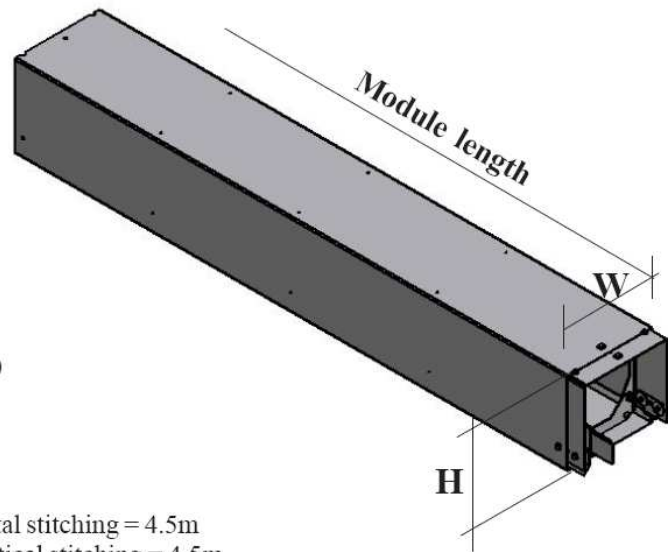

COLT- SM5 mobil füstkötényfal

- rövid műszaki ismertető

Méretetek:

Ház adatai:

N = Normal Headboxes

Dimensions:

Type	W [mm]	H [mm]
SI	155	150
DH	250	150
DV	155	250

Module lengths:

The module is available in 1000,1500,2000,2500 and 3000mm lengths.

Maximum depths:

D120 cloth with horizontal stitching = 6m

D120 cloth with roller side guides and horizontal stitching = 4.5m

D120 cloth with side guides with rods plus vertical stitching = 4.5m

L = Large Headboxes

Dimensions:

Type	W [mm]	H [mm]
SI	180	185
DH	300	185
DV	180	300

Module lengths:

The module is available in 1000,1500,2000,2500 and 3000mm lengths.

Maximum depths:

D120 cloth with horizontal stitching = 8m