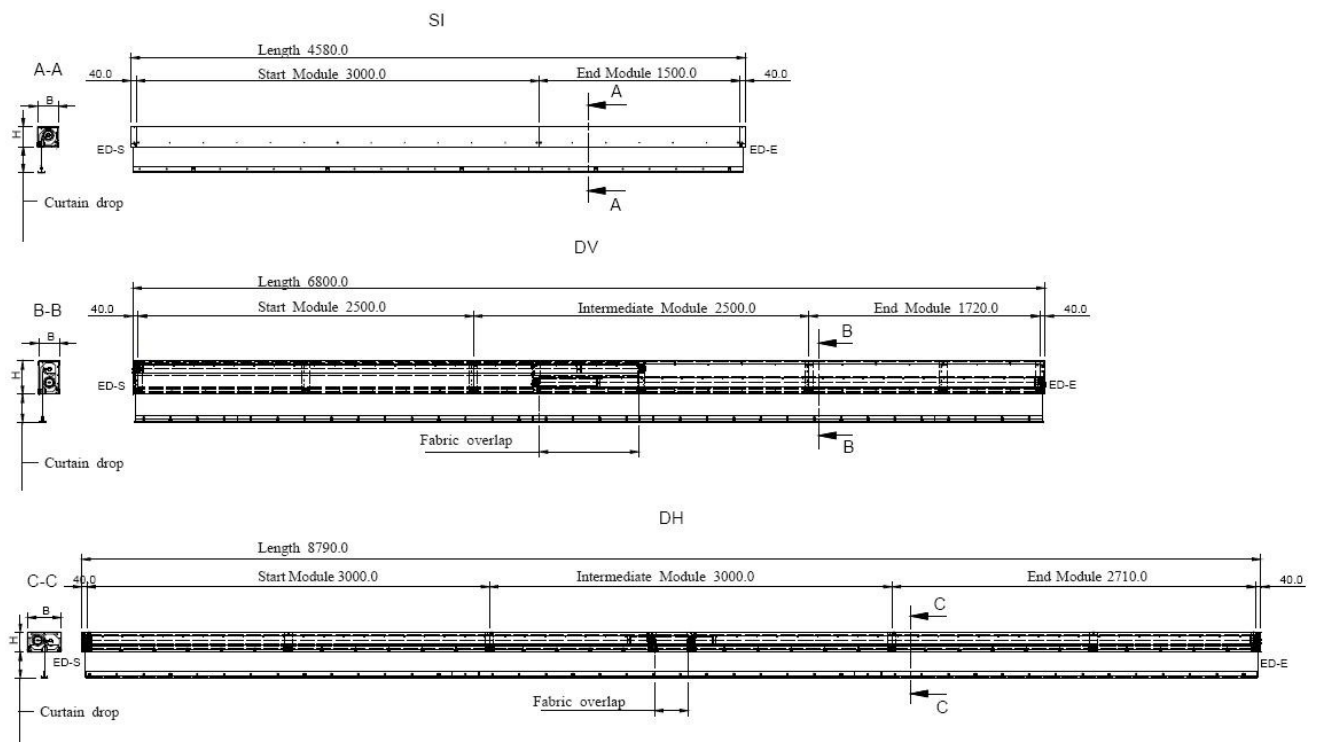

COLT- SM5 mobil füstkötényfal

- rövid műszaki ismertető

Méretetek:

Ház adatai:

N = Normal Headboxes

Dimensions:

Type	W [mm]	H [mm]
SI	155	150
DH	250	150
DV	155	250

Module lengths:

The module is available in 1000,1500,2000,2500 and 3000mm lengths.

Maximum depths:

D120 cloth with horizontal stitching = 6m

D120 cloth with roller side guides and horizontal stitching = 4.5m

D120 cloth with side guides with rods plus vertical stitching = 4.5m

L = Large Headboxes

Dimensions:

Type	W [mm]	H [mm]
SI	180	185
DH	300	185
DV	180	300

Module lengths:

The module is available in 1000,1500,2000,2500 and 3000mm lengths.

Maximum depths:

D120 cloth with horizontal stitching = 8m

Headbox type: „DH“
Cloth always rolling down in the middle

Headbox type: „DV“
Cloth always rolling down on inner side

Headbox type: „DV“
Cloth always rolling down on the outside

Note:
At the order stage concrete information and drawings are required.