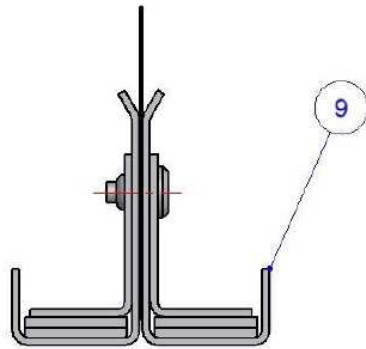

L = Large Headboxes

Dimensions:

Type	W [mm]	H [mm]
SI	180	185
DH	300	185
DV	180	300

Module lengths:

The module is available in 1000,1500,2000,2500 and 3000mm lengths.

Maximum depths:

D120 cloth with horizontal stitching = 8m

Headbox type: „DH“
Cloth always rolling down in the middle

Headbox type: „DV“
Cloth always rolling down on inner side

Headbox type: „DV“
Cloth always rolling down on the outside

Note:
At the order stage concrete information and drawings are required.

- T csatlakozás

T-Piece T-90 Headbox type: „DH“

T-Piece T-90 Headbox type: „DV“

Alsó profiléc típusai:

Weighted K - Profile

I - Profile

Weight profile "I"

Weight profile "K"

"I" profil - egyszerűbb kivitel, ipari környezetbe

"K" profil - elegáns kivitel, áruházi környezetbe

COLT Hungária Kft.

Budapest, 2009.07.13.