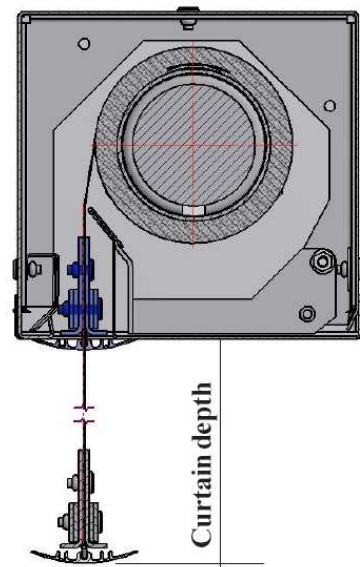

COLT- SM5 mobil füstkötényfal

- rövid műszaki ismertető

Méretetek:

Ház adatai:

N = Normal Headboxes

Dimensions:

Type	W [mm]	H [mm]
SI	155	150
DH	250	150
DV	155	250

Module lengths:

The module is available in 1000,1500,2000,2500 and 3000mm lengths.

Maximum depths:

D120 cloth with horizontal stitching = 6m

D120 cloth with roller side guides and horizontal stitching = 4.5m

D120 cloth with side guides with rods plus vertical stitching = 4.5m

L = Large Headboxes

Dimensions:

Type	W [mm]	H [mm]
SI	180	185
DH	300	185
DV	180	300

Module lengths:

The module is available in 1000,1500,2000,2500 and 3000mm lengths.

Maximum depths:

D120 cloth with horizontal stitching = 8m

D120 cloth with roller side guides and horizontal stitching = 4,5m

D120 cloth with side guides with rods plus vertical stitching = 4,5m

SM5 mobil füstkötény típusai:

„SI”: akkor alkalmazható, amennyiben nincs szükség a füstkötény hossza miatti toldásra